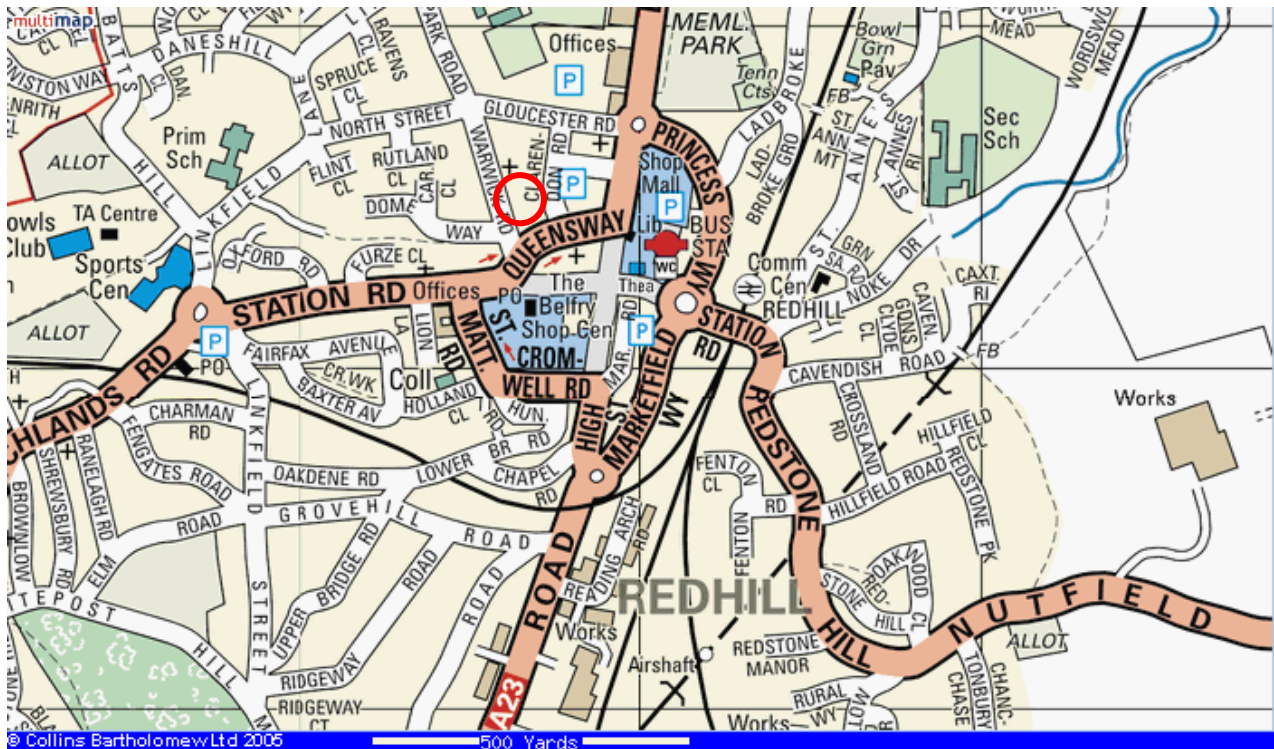

Redhill Office Directions

By rail

Redhill Station is approximately five minutes walk from the office. As you leave the station, cross the zebra crossing, carry on straight through town centre (which is pedestrianised), passing Macdonalds on your right. Carry on straight passing Lloyds TSB on your right, and at the end of the parade of shops on the right hand side, turn right and cross the crossing. Cross over Warwick Road and Regent House is on your left.

By car

Go to www.rac.co.uk to plan your route. Car park is situated at the end of Clarendon Road. Please contact our office to arrange parking.

By air

Gatwick airport is approximately 6 miles from our office